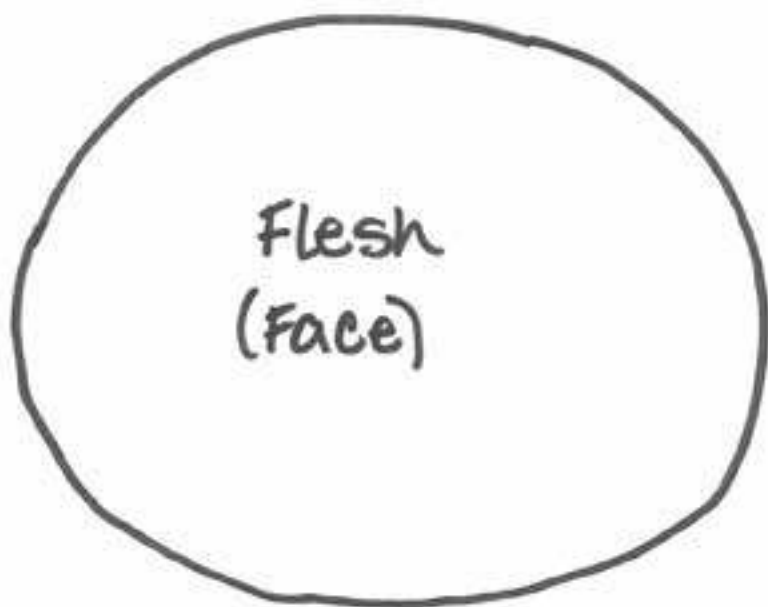

White (Hat)

- Additional Supplies
- 2 googly eyes
 - 1 small pink pom-pom

Blue (Hat)

Uncle Sam Craft by fivelittlechefs

Red (Hat) cut 5